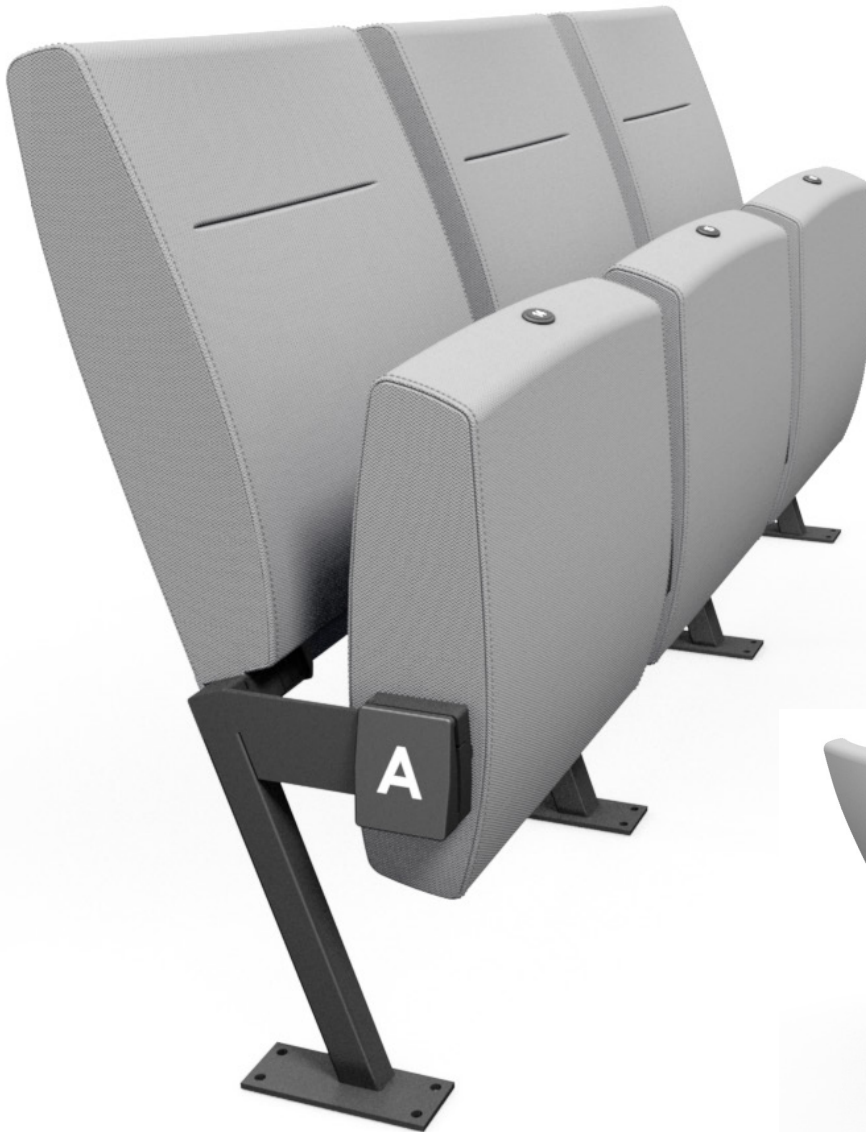

ARMLESS

VERA CONTEMPORARY 35 BC SC

Shown with Back Cover, Seat Cover, armless, panel G and floor supports

INTERMEDIATE ARMLESS

VERA CONTEMPORARY 35 BC SC

Shown with Back Cover, Seat Cover, poly armrest, lights, panel CON, Intermediate armless and floor supports

VERA CONTEMPORARY 35 BC SC

Shown with Back Cover, Seat Cover, poly armrest, lights, panel CON and floor supports

THINGS YOU CARE ABOUT

FEATURES & BENEFITS

True **INNOVATION** is much more than the introduction of something new. If it does not meet a need or provide a benefit not being provided by others, it is not innovation. The following is a list of features that are much more than something new. All provide benefits and paybacks like no other auditorium seat product you will find.

ACCORDION SYSTEM

- Rows can be adjusted to any row length on site.
- Single back and seat widths for visual continuity.
- Guarantees perfect alignment of the row ends at the aisle.
- Seats and backs are totally interchangeable.
- Single size components for attic stock.

SEAT & BACK DROP-IN ASSEMBLY

- Allows replacement of the seat component in **30 seconds**.
- Allows replacement of the back component in **60 seconds**.

SURROUND FOAM™

- Foam fully surrounds inner seat and back structure to prevent fabric marks.
- The Ergo-flex seat webbing allows even weight distribution, reduces pressure points, and enhances blood flow achieving optimal healthy comfort.
- Surface to surface airflow in both the seat and back minimizes heat and moisture build up in the foam, prolonging foam life and integrity.